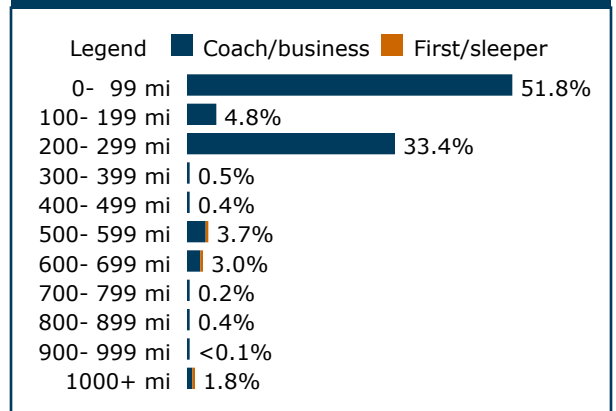

Trips by length, 2024

Top city pairs by ridership, 2024

1. Portland, OR	80 mi
2. Seattle, WA	267 mi
3. Eugene, OR	44 mi
4. Tacoma, WA	228 mi
5. Salem, OR	28 mi
6. Oregon City, OR	64 mi
7. Sacramento, CA	557 mi
8. Vancouver, WA	90 mi
9. Olympia [Lacey], WA	192 mi
10. Tukwila, WA	255 mi

Top city pairs by revenue, 2024

1. Seattle, WA	267 mi
2. Portland, OR	80 mi
3. Sacramento, CA	557 mi
4. Los Angeles, CA	1,110 mi
5. Tacoma, WA	228 mi
6. Emeryville, CA	641 mi
7. Martinez, CA	614 mi
8. Tukwila, WA	255 mi
9. Olympia [Lacey], WA	192 mi
10. Klamath Falls, OR	238 mi

RAILPASSENGERS
ASSOCIATION

1200 G St NW, Ste 240
Washington, DC 20005
(202) 408-8362
railpassengers.org