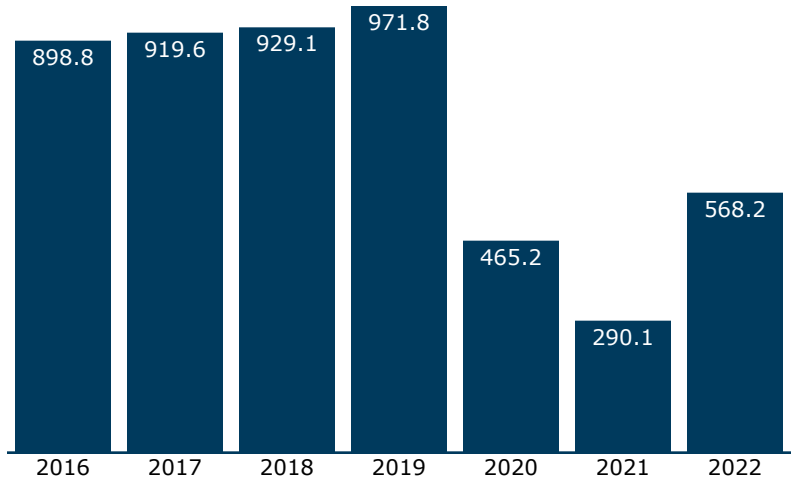

# Fact sheet: Amtrak in Wisconsin

## Passengers in Wisconsin, 2016-2022: boarding & detraining (in thousands)

Also, 83,641 riders passed through Wisconsin in 2022 - boarding and detraining outside the state.