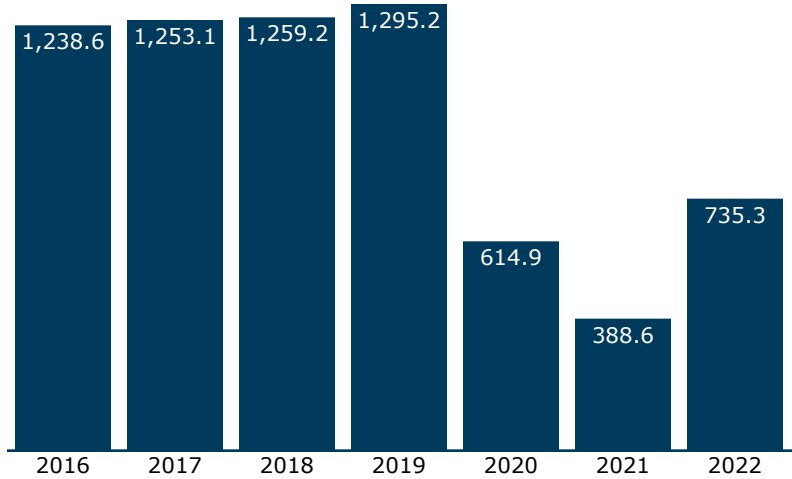

# Fact sheet: Amtrak in Washington

## Passengers in Washington, 2016-2022: boarding & detraining (in thousands)

Also, 28,536 riders passed through Washington in 2022 - boarding and detraining outside the state.