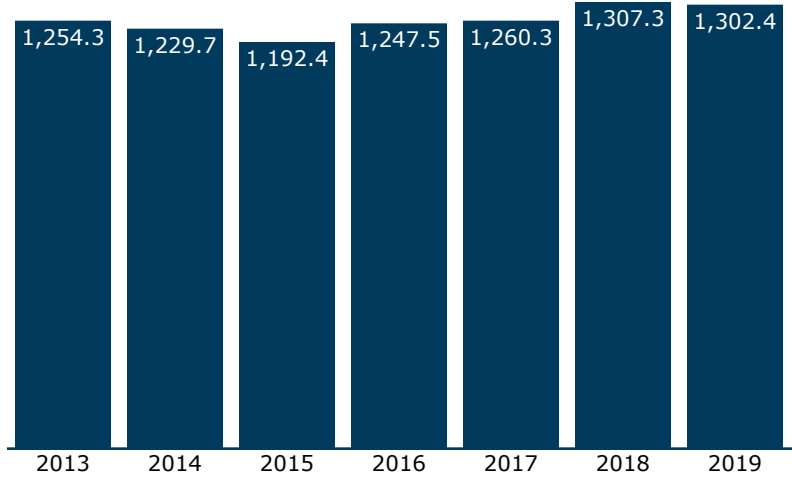

# Fact sheet: Amtrak in Washington

## Passengers in Washington, 2013-2019: boarding & detraining (in thousands)

Also, 48,087 riders passed through Washington in 2019 - boarding and detraining outside the state.