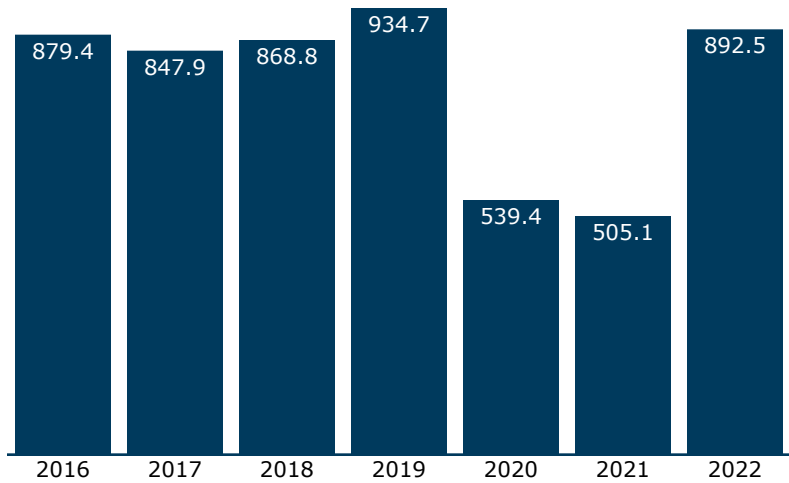

# Fact sheet: Amtrak in North Carolina

## Passengers in North Carolina, 2016-2022: boarding & detraining (in thousands)

Also, 336,019 riders passed through North Carolina in 2022 - boarding and detraining outside the state.