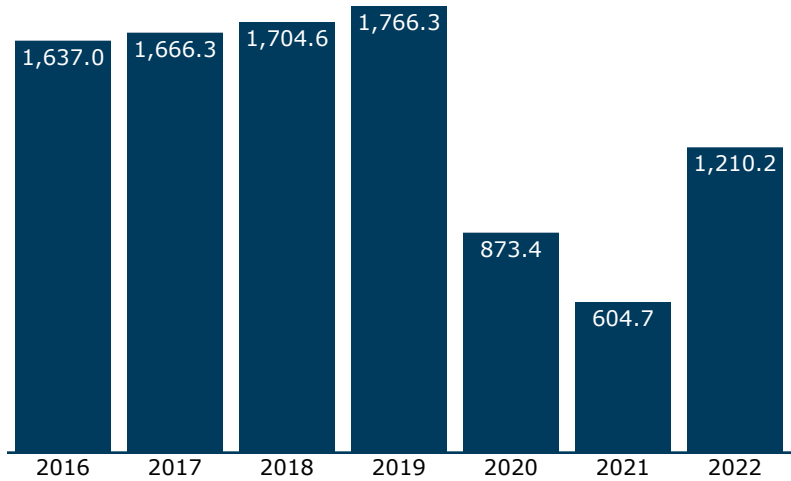

Fact sheet: Amtrak in New Jersey

Passengers in New Jersey, 2016-2022: boarding & detraining (in thousands)

Also, 4,984,004 riders passed through New Jersey in 2022 - boarding and detraining outside the state.

Quick recap, 2022 (arrivals and departures)

	Coach/ Business	First/ Sleeper	Total
Passengers	1,185,988	24,243	1,210,231
Average trip	162 miles	419 miles	167 miles

Top city pairs by ridership, 2022

1. Newark - Washington, DC	216 mi
2. Newark - Philadelphia, PA	81 mi
3. Metropark - Washington, DC	202 mi
4. Trenton - New York, NY	58 mi
5. Trenton - Washington, DC	168 mi
6. Newark-EWR - Philadelphia, PA	78 mi
7. Newark - Baltimore, MD	175 mi
8. Metropark - Philadelphia, PA	67 mi
9. Newark - Boston, MA	241 mi
10. Newark-EWR - New Haven, CT	89 mi

Top city pairs by revenue, 2022

1. Newark - Washington, DC	216 mi
2. Metropark - Washington, DC	202 mi
3. Newark - Philadelphia, PA	81 mi
4. Trenton - Washington, DC	168 mi
5. Trenton - New York, NY	58 mi
6. Newark - Boston, MA	241 mi
7. Newark - Baltimore, MD	175 mi
8. Newark-EWR - Philadelphia, PA	78 mi
9. Newark - BWI Airport, MD	186 mi
10. Newark-EWR - Washington, DC	213 mi