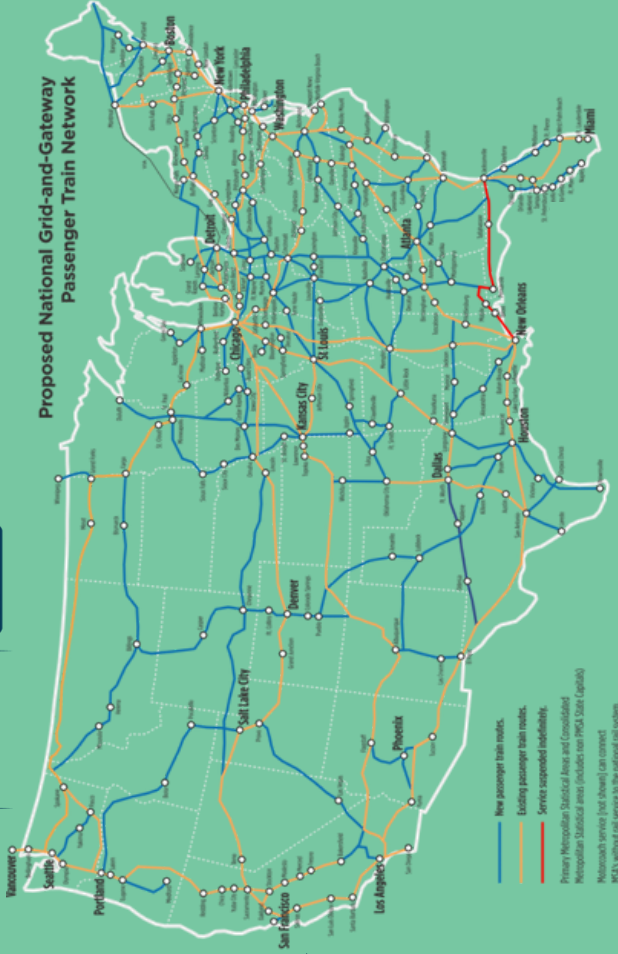

1967

The Rail Passengers Association is the national organization speaking for nearly 40 million users of passenger trains and rail transit in the US.

Our mission is to equip individual citizens- advocates with the knowledge and data they need to educate elected and appointed officials as well as the general public about intercity passenger rail's role in a 21st century multi-modal transportation network

Established in 1967, The Rail Passengers Association's vision brings passengers together to create 'A Connected America'

RAILPASSENGERS.ORG

1990

2011

RAIL PASSENGERS
ASSOCIATION

2017

RAIL PASSENGERS
ASSOCIATION