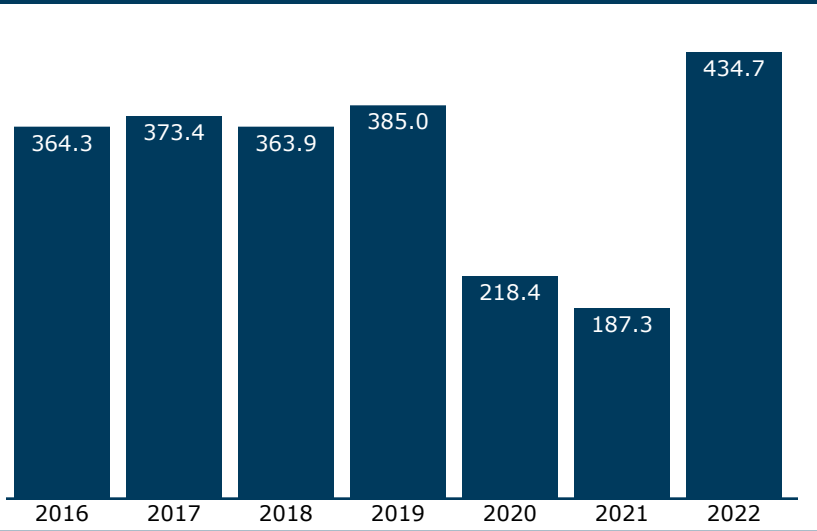

## Passengers, 2016-2022 (in thousands)

## Quick recap, 2022

	Coach	Sleeper	Total
Passengers	376,431	58,297	434,728
Average trip	455 miles	848 miles	508 miles
Average fare	\$ 77.00	\$368.00	\$116.00
Avg yld per mi	16.8	43.4	22.8