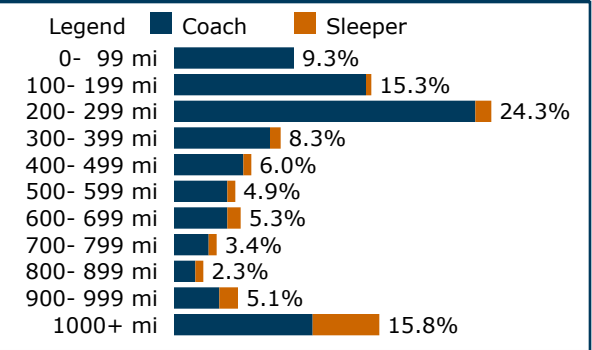

Trips by length, 2022

Activity by station

	2020	2021	2022
Alexandria	5,588	4,503	9,999
Baltimore	6,613	5,834	13,191
Camden	1,934	1,607	2,824
Cary	9,804	6,839	16,863
Columbia	17,145	13,217	25,859
Deerfield Beach	6,246	5,530	12,961
DeLand	4,803	4,394	10,944
Delray Beach	4,785	3,712	8,940
Denmark	1,887	1,712	2,845
Fort Lauderdale	12,894	11,276	26,875
Hamlet	2,528	2,192	3,928
Hollywood	6,255	6,219	14,445
Jacksonville	16,617	17,533	39,920
Jesup			4,037
Kissimmee	9,237	9,414	22,660
Lakeland	10,733	7,892	17,355
Miami	19,100	17,857	44,742
New York	42,561	38,094	86,858
Newark	7,322	7,084	15,871
Okeechobee	2,809	2,032	4,227
Orlando	25,354	26,968	71,754
Palatka	2,825	2,870	7,033
Petersburg	3,146	2,416	4,404
Philadelphia	16,187	14,718	33,448
Raleigh	20,826	16,165	36,346
Richmond	17,342	12,680	24,726
Rocky Mount	7,888	6,051	12,743
Savannah	6,184	7,344	20,334
Sebring	3,918	3,670	8,627
Southern Pines	4,088	2,819	6,458
Tampa	65,719	52,607	114,423
Trenton	2,956	2,417	5,481
Washington	37,093	27,287	68,835
West Palm Beach	17,892	15,161	34,353
Wilmington	4,497	3,324	7,267
Winter Haven	5,302	5,699	14,749
Winter Park	5,874	5,451	13,131

RAILPASSENGERS
ASSOCIATION

1200 G St NW, Ste 240
Washington, DC 20005
(202) 408-8362
railpassengers.org