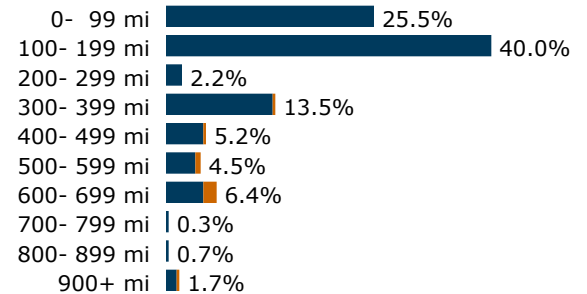

2nd congressional district

Deborah Ross (D)

(202) 225-3032 - ross.house.gov

Current Amtrak presence

State Supported: 60,658

Carolinian: Daily service

Piedmont: Multiple trains daily

Direct service (no change of train) to 48 cities

Quick recap, 2022 (arrivals and departures)

	Coach/ Business	First/ Sleeper	Total
Passengers	74,399	3,122	77,521
Average trip	220 miles	622 miles	236 miles
Average fare	\$ 38.00	\$281.00	\$ 48.00
Average yield, per mi	17.1	45.2	20.1

Trips by length, 2022

Legend ■ Coach/business ■ First/sleeper

Top city pairs by ridership, 2022

1. Charlotte, NC	164 mi
2. Greensboro, NC	75 mi
3. Washington, DC	315 mi
4. Durham, NC	17 mi
5. Kannapolis, NC	137 mi
6. Alexandria, VA	307 mi
7. Orlando, FL	627 mi
8. New York, NY	540 mi
9. Jacksonville, FL	480 mi
10. High Point, NC	88 mi