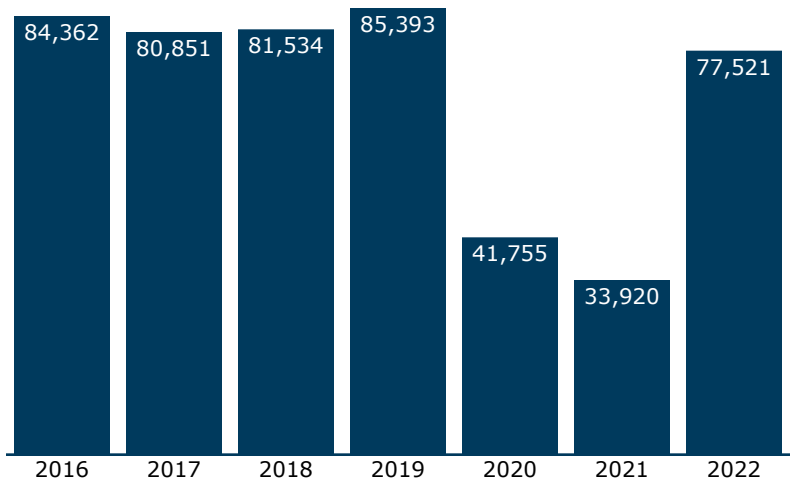

Passengers using this station, 2016-2022

(arrivals and departures)

Amtrak Station

211 N Academy St
Cary, NC 27511-4556

Population served by this station

Within 25 miles: 1,737,346

Within 50 miles: 2,794,238

2nd congressional district

Deborah Ross (D)

(202) 225-3032 - ross.house.gov

Current Amtrak presence

State Supported: 60,658

Carolinian: Daily service

Piedmont: Multiple trains daily

Direct service (no change of train) to 48 cities

Quick recap, 2022 (arrivals and departures)

	Coach/ Business	First/ Sleeper	Total
Passengers	74,399	3,122	77,521
Average trip	220 miles	622 miles	236 miles
Average fare	$ 38.00	$281.00	$ 48.00
Average yield, per mi	17.1	45.2	20.1